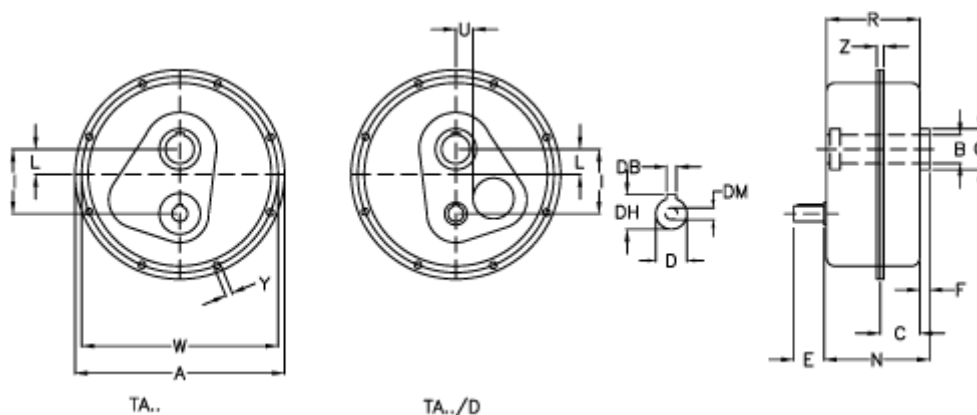

Data Sheet

Article number: 2948070122085

Description: Shaft mount. speed reducer
TA 70.85D $i=12,2$ without lubrication

Measures

a	= 550	E = 110	W	= 520
B G7	= 85	F = 18	Weight (kg)	= 120
C	= 84	I = 188	Y	= 13.0
DB	= 12	L = 52	Z	= 28.5
Description	= TA 70.85D	N = 228.0		
DH	= 45.0	Q = 120		
D h6	= 42	R = 223.0		
DM	= M12	U = 53		